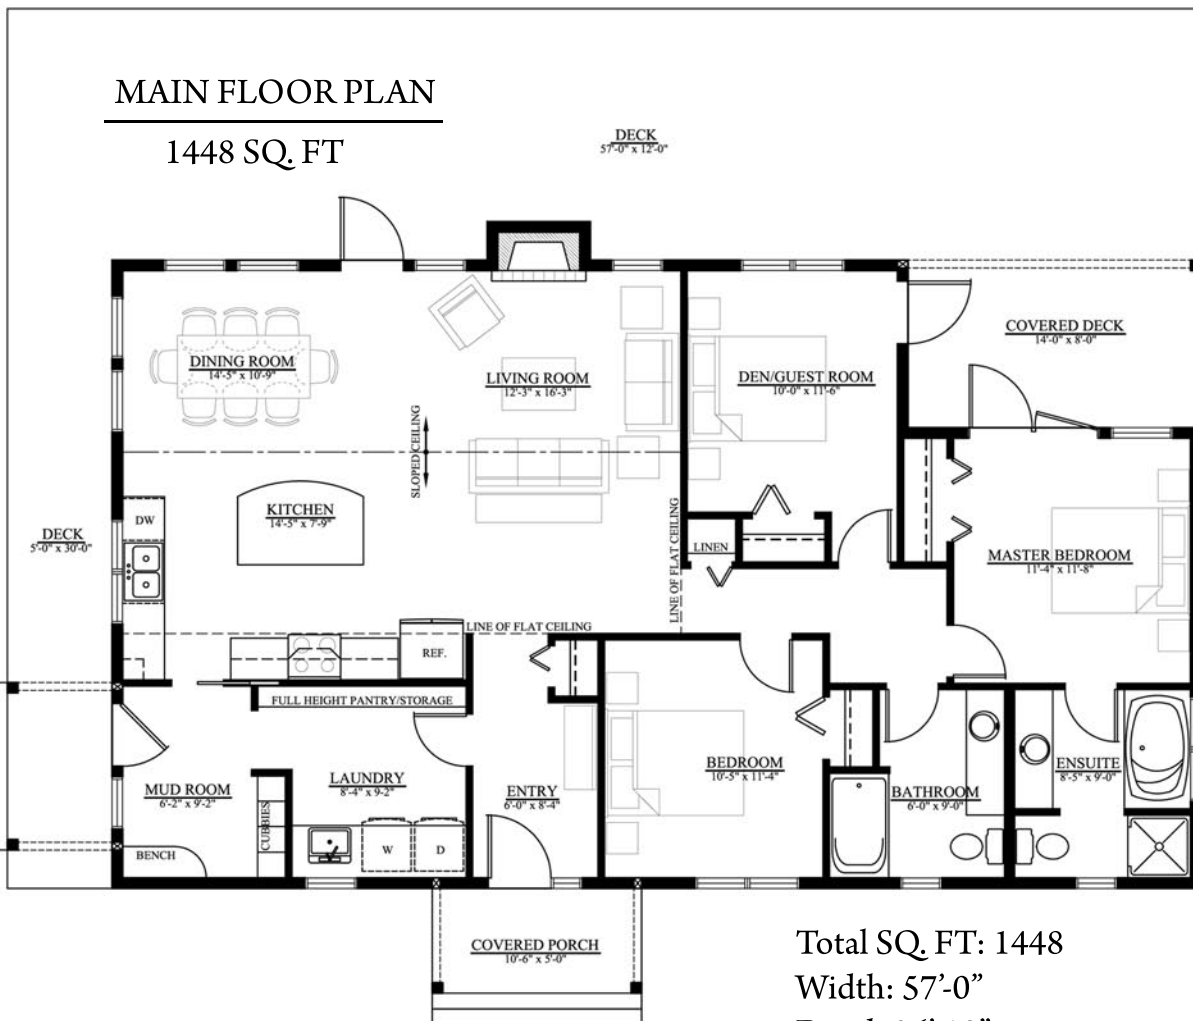

The Ewert

Total SQ. FT: 1448
 Width: 57'-0"
 Depth 36'-10"
 Height 20'-7" (Top
 Ridge to U/S of floor system)
 Available on Basement